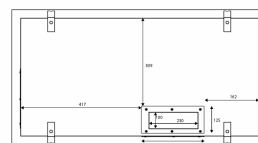

Metz Medio

Internal motor

Hole Size: D455 x W655 mm

Revisjonsdato: 24.11.2020