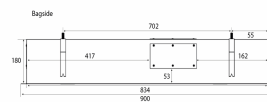

Metz Medio

Internal motor

Hole Size: D455 x W655 mm

Revisjonsdato: 24.11.2020