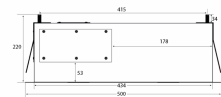

Metz Medio

Internal motor

Hole Size: D455 x W655 mm

Revisjonsdato: 24.11.2020